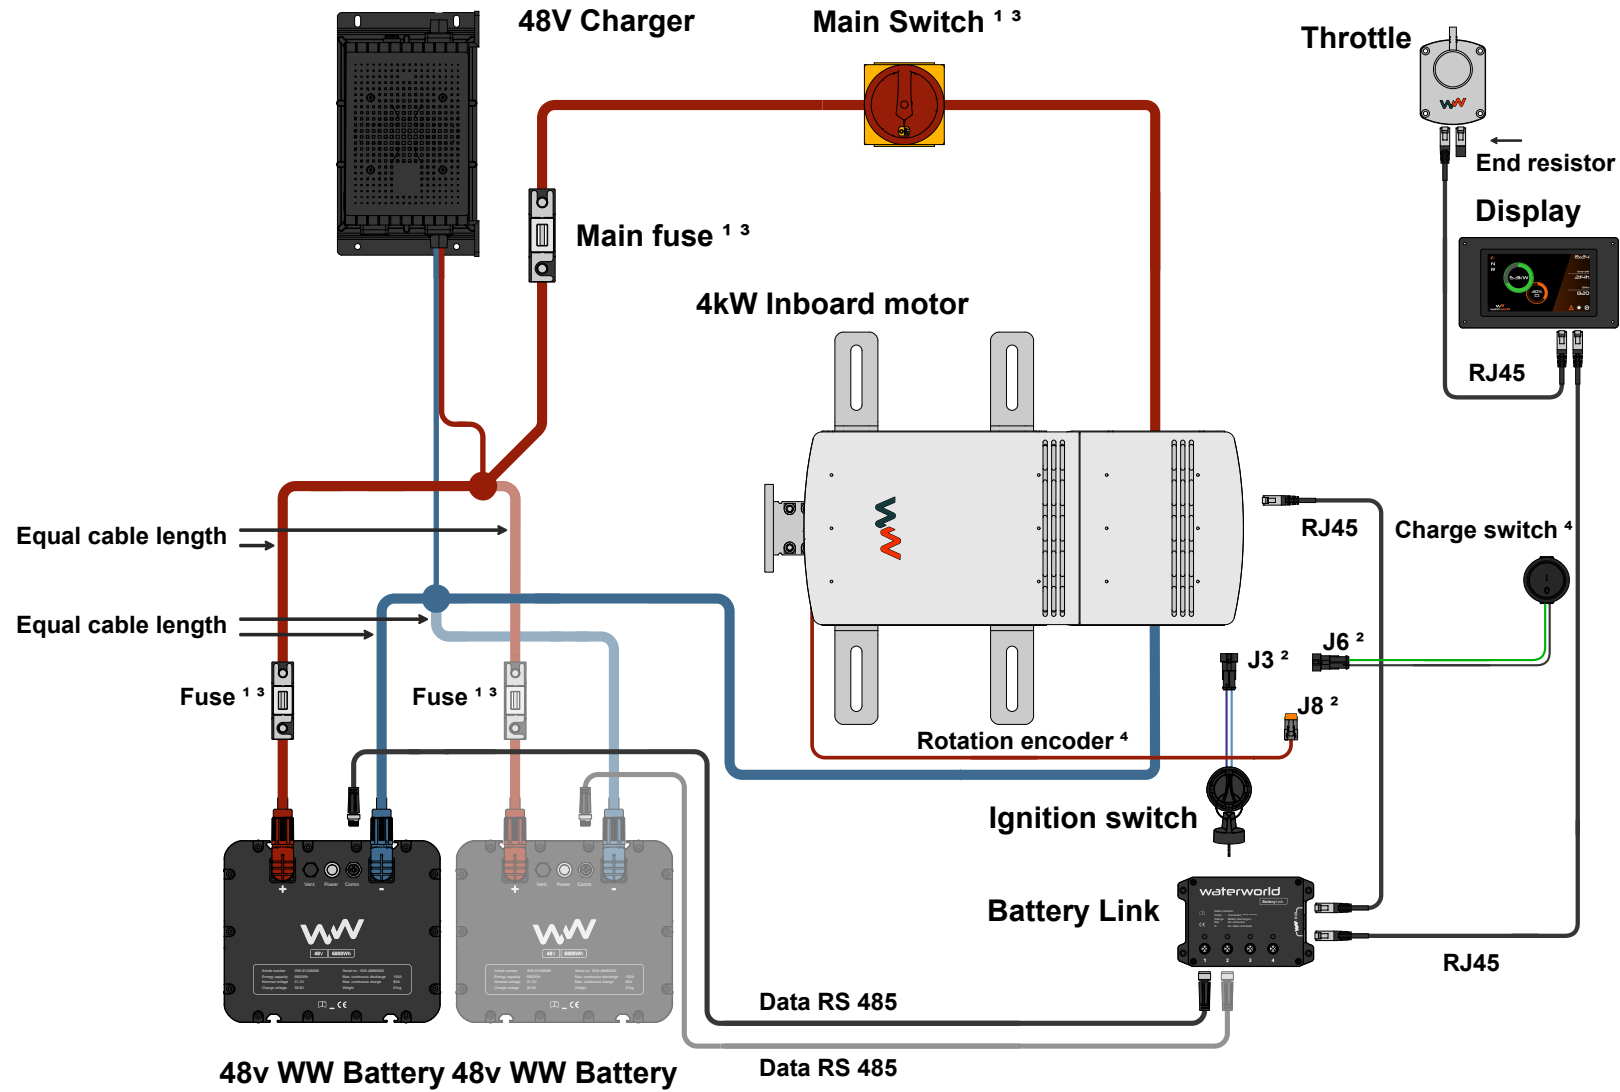

WW-9402  
 Connection 4kW inboard >2023  
 Version 2024

+ Main power  
 - Main power

- <sup>1</sup> Not supplied by WaterWorld
- <sup>2</sup> See connection diagram of cable harness
- <sup>3</sup> 1.6x nominal amp
- <sup>4</sup> For Regeneration pack