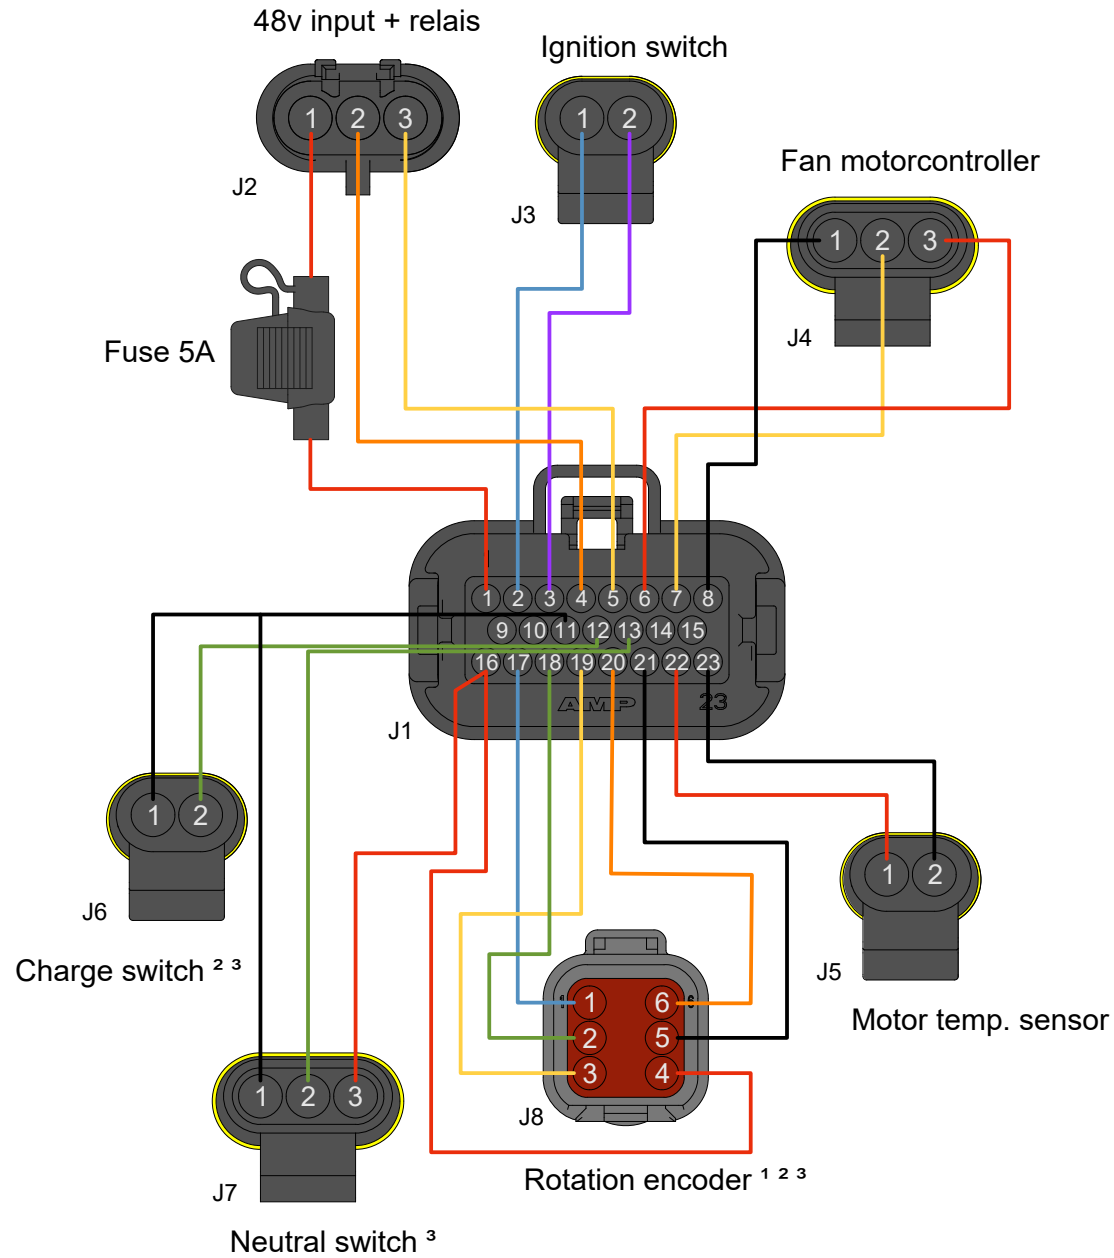

WW-9401
 Connection diagram Cable Harness 23P >2023
 Version 2024

¹ For Pod motor
² For Regeneration pack
³ For Hybrid application