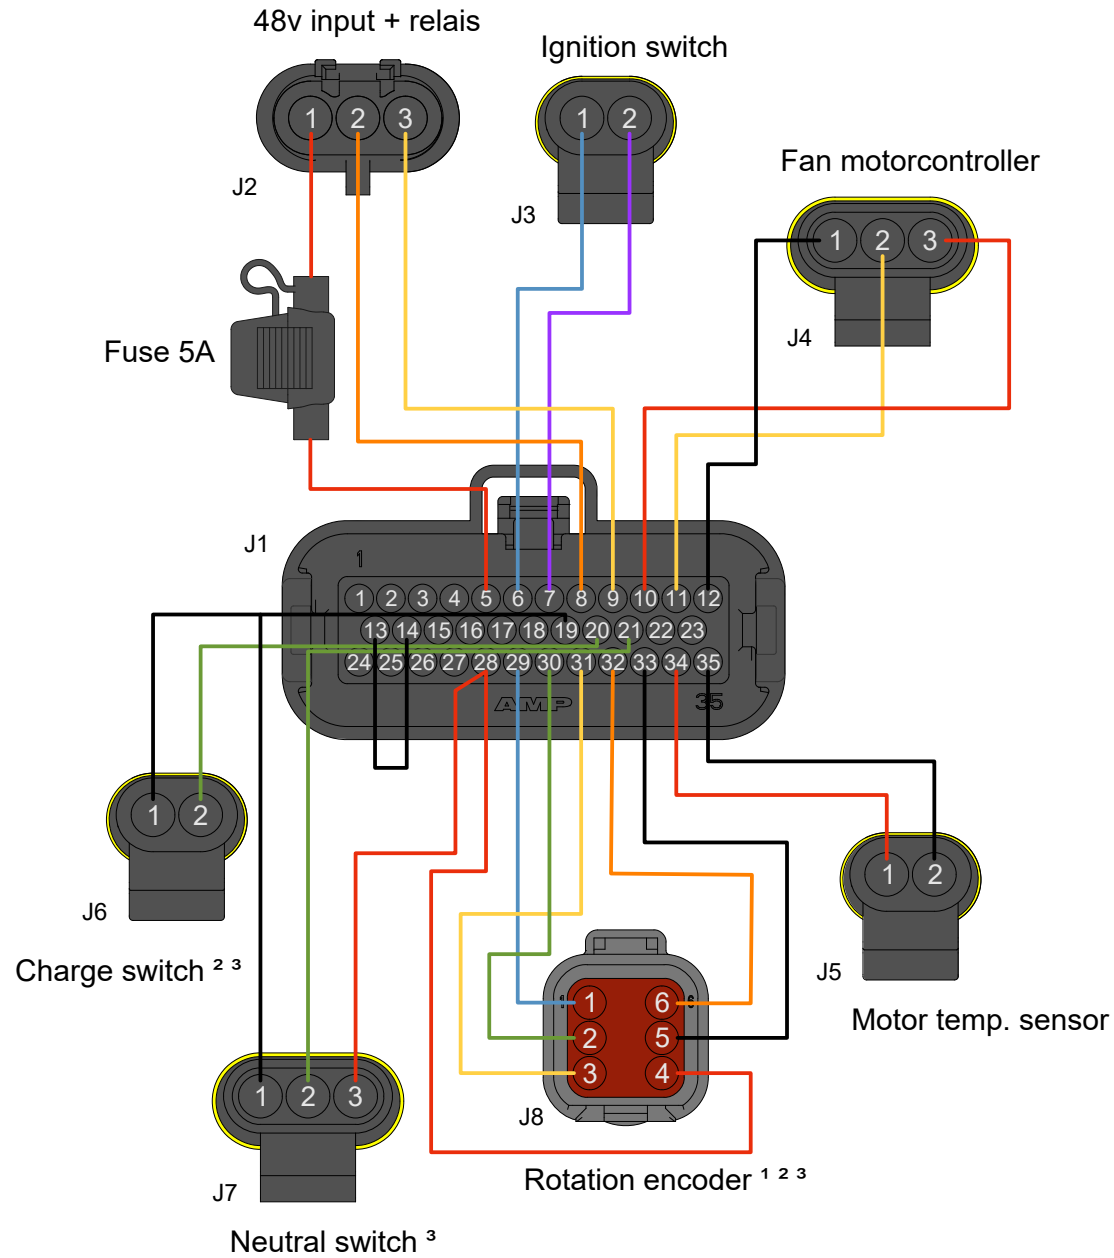

WW-9401
 Connection diagram Cable Harness 35P >2023
 Version 2024

¹ For Pod motor
² For Regeneration pack
³ For Hybrid application