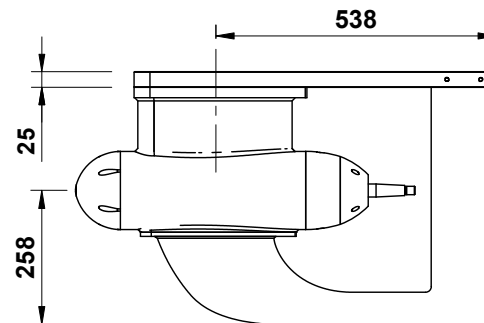

WaterWorld 8kW Pod

Specially developed for the least possible drag in combination with the highest efficiency.
 Suitable for use in severe conditions in both fresh and salt water

Specifications:

Length	652mm
Width	150mm
Height	288mm
Weight	35kg
Speed	1500rpm
Power	8kW
System Voltage	48V

Can be mounted as fixed or steerable together with the WaterWorld steerable kit.

To be ordered with fresh or saltwater anode.

Extra:

Ventral fin

Anti-cavitation plate

Rudder

Ventral pivot

More info at: waterworldelectronics.com