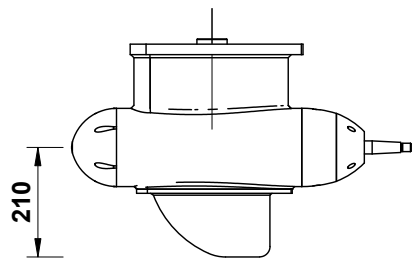

WaterWorld 8kW Pod

Specially developed for the least possible drag in combination with the highest efficiency.
 Suitable for use in severe conditions in both fresh and salt water

Specifications:

Length	652mm
Width	150mm
Height	288mm
Weight	35kg
Speed	1500rpm
Power	8kW
System Voltage	48V

Can be mounted as fixed or steerable together with the WaterWorld steerable kit.

To be ordered with fresh or saltwater anode.

Extra:

Ventral fin

Anti-cavitation plate

Rudder

Ventral pivot

More info at: waterworldelectronics.com