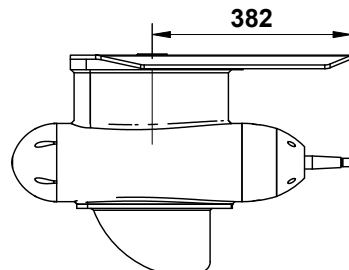

WaterWorld 8kW Pod

Specially developed for the least possible drag in combination with the highest efficiency.
 Suitable for use in severe conditions in both fresh and salt water

Specifications:

Length	652mm
Width	150mm
Height	288mm
Weight	35kg
Speed	1500rpm
Power	8kW
System Voltage	48V

Can be mounted as fixed or steerable together with the WaterWorld steerable kit.

To be ordered with fresh or saltwater anode.

Extra:

Ventral fin

Anti-cavitation plate

Rudder

Ventral pivot

More info at: waterworldelectronics.com