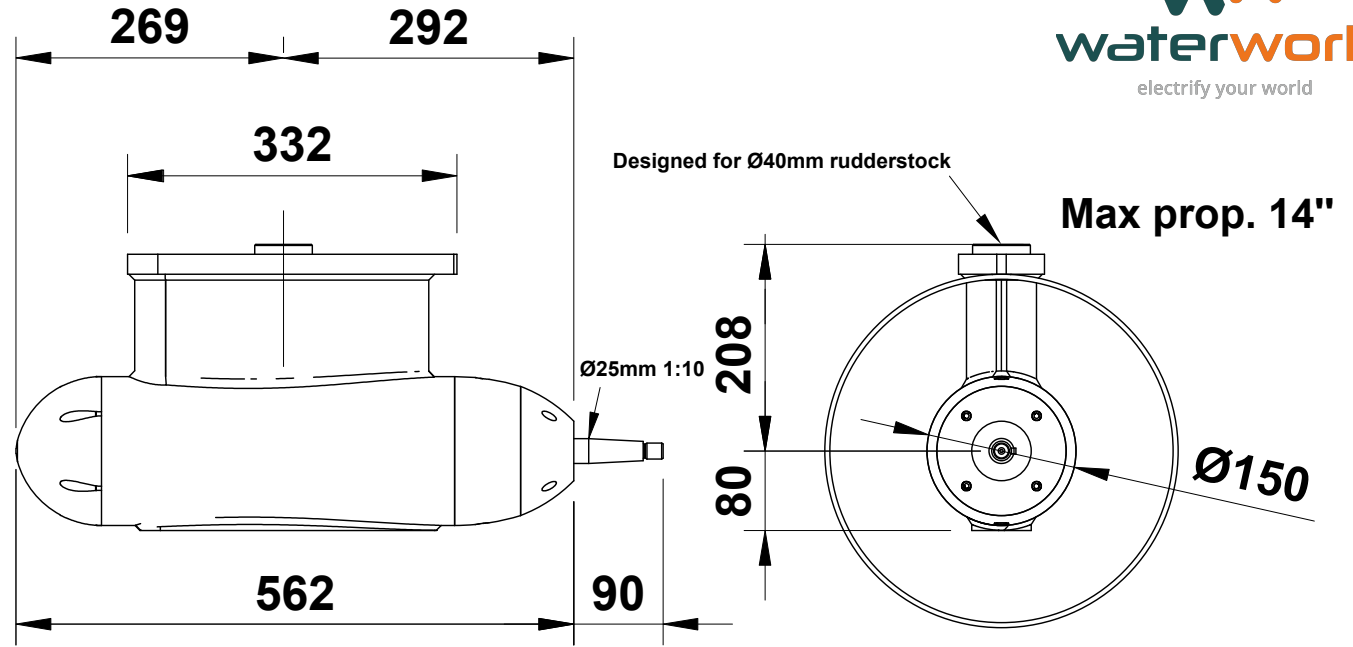

WaterWorld 8kW Pod

Specially developed for the least possible drag in combination with the highest efficiency.
 Suitable for use in severe conditions in both fresh and salt water

Specifications:

Length	652mm
Width	150mm
Height	288mm
Weight	35kg
Speed	1500rpm
Power	8kW
System Voltage	48V

Can be mounted as fixed or steerable together with the WaterWorld steerable kit.

To be ordered with fresh or saltwater anode.

Extra:

Ventral fin

Anti-cavitation plate

Rudder

Ventral pivot

More info at: waterworldelectronics.com