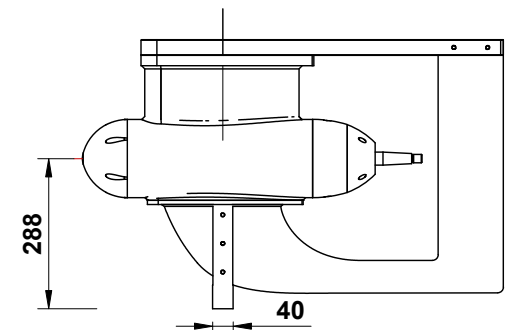

WaterWorld 8kW Pod

Specially developed for the least possible drag in combination with the highest efficiency.
 Suitable for use in severe conditions in both fresh and salt water

Specifications:

Length	652mm
Width	150mm
Height	288mm
Weight	35kg
Speed	1500rpm
Power	8kW
System Voltage	48V

Can be mounted as fixed or steerable together with the WaterWorld steerable kit.

To be ordered with fresh or saltwater anode.

Extra:

Ventral fin

Anti-cavitation plate

Rudder

Ventral pivot

More info at: waterworldelectronics.com