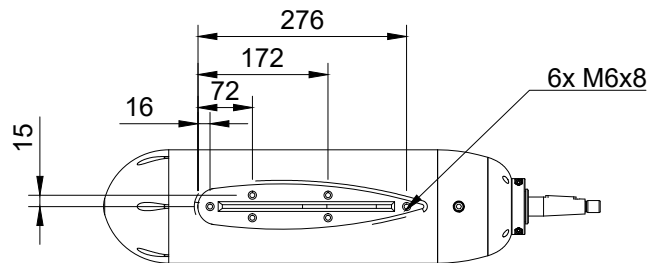

Housing material: EN AW 5083

OD: 50mm
ID: 32MM

Assembly kit steering

Assembly kit fixed

Title		Article No.	
WW 8.0p		WW-3501080	
Created by	Drawing scale	Units	Paper size
S.R. Roorda	1:10	mm	A4
Document type	Rev.	Date of issue	Sheet
Dimension drawing	1	3-5-2024	1/1