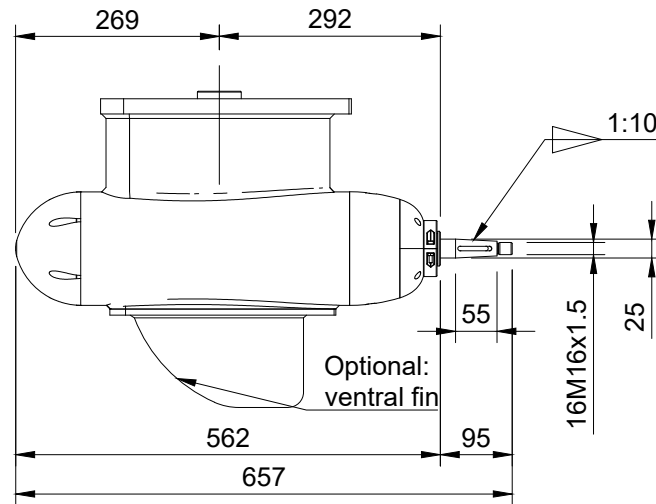

Housing material: EN AW 5083

OD: 50mm
ID: 32MM

Assembly kit steering

Assembly kit fixed

Title		Article No.	
WW 8.0p		WW-3501080	
Created by	Drawing scale	Units	Paper size
S.R. Roorda	1:10	mm	A4
Document type	Rev.	Date of issue	Sheet
Dimension drawing	1	3-5-2024	1/1