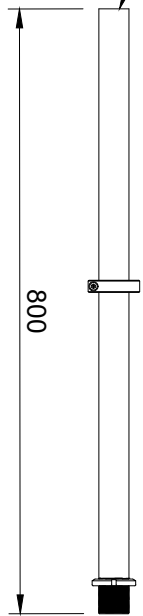

Housing material: EN AW 5083

OD: 50mm
ID: 32MM

Assembly kit steering

Assembly kit fixed

Title		Article No.	
WW 8.0p		WW-3501080	
Created by	Drawing scale	Units	Paper size
S.R. Roorda	1:10	mm	A4
Document type	Rev.	Date of issue	Sheet
Dimension drawing	1	3-5-2024	1/1