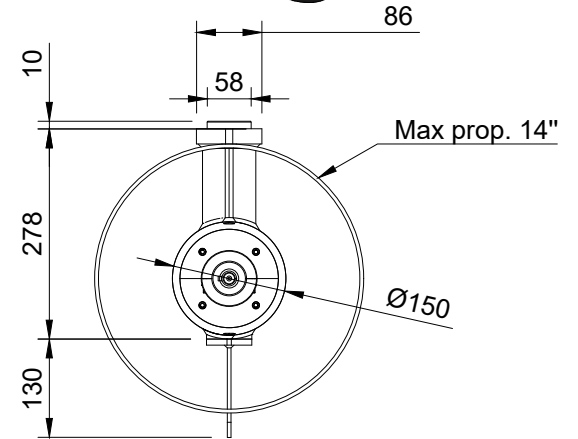

Housing material: EN AW 5083

OD: 50mm
ID: 32MM

Assembly kit steering

Assembly kit fixed

Title		Article No.	
WW 8.0p		WW-3501080	
Created by	Drawing scale	Units	Paper size
S.R. Roorda	1:10	mm	A4
Document type	Rev.	Date of issue	Sheet
Dimension drawing	1	3-5-2024	1/1