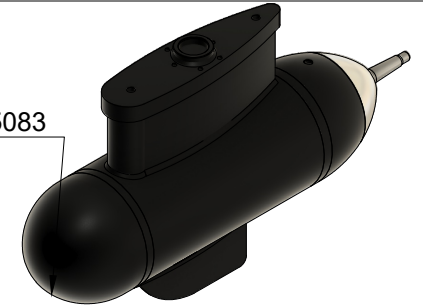

Housing material: EN AW 5083

Assembly kit steering

Assembly kit fixed

	Title		Article No.	
	WW 18.0p		WW-3501180	
	Created by	Drawing scale	Units	Paper size
Sjoerd Roorda	1:12	mm	A4	
Document type	Rev.	Date of issue	Sheet	
Dimension drawing	1	6-5-2024	1/1	