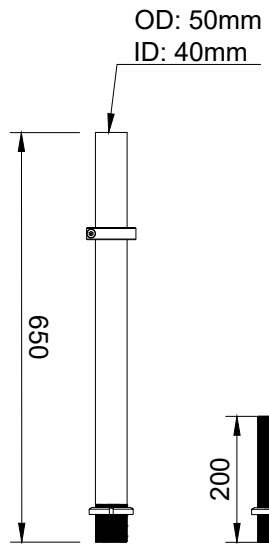

Housing material: EN AW 5083

Assembly kit steering

Assembly kit fixed

	Title		Article No.	
	WW 18.0p		WW-3501180	
	Created by	Drawing scale	Units	Paper size
Sjoerd Roorda	1:12	mm	A4	
Document type	Rev.	Date of issue	Sheet	
Dimension drawing	1	6-5-2024	1/1	