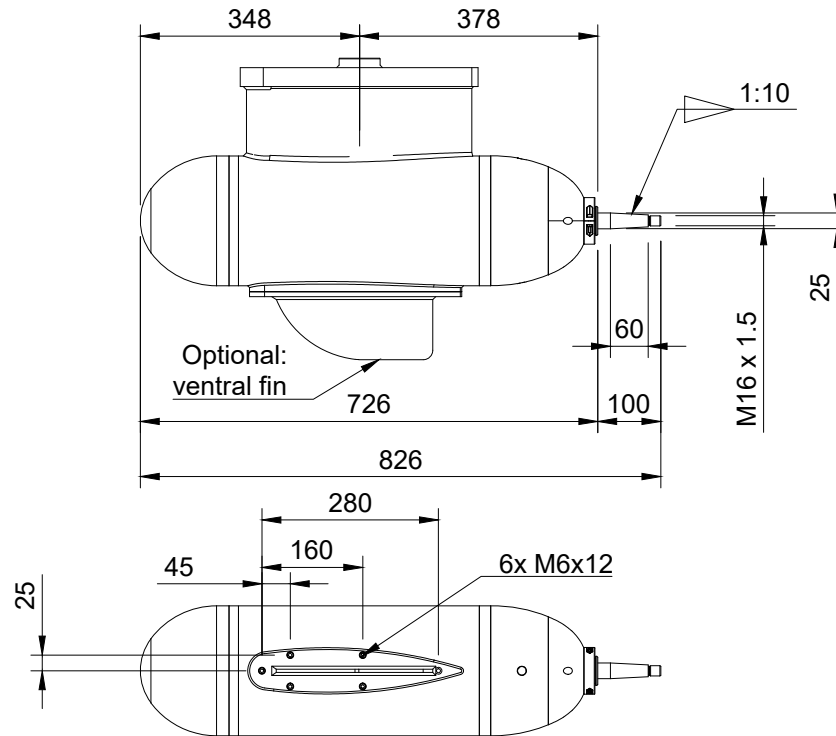

Housing material: EN AW 5083

Assembly kit steering

Assembly kit fixed

	Title		Article No.	
	WW 18.0p		WW-3501180	
	Created by	Drawing scale	Units	Paper size
Sjoerd Roorda	1:12	mm	A4	
Document type	Rev.	Date of issue	Sheet	
Dimension drawing	1	6-5-2024	1/1	