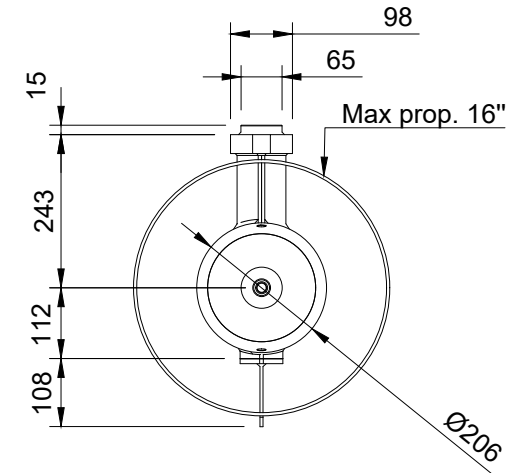

Housing material: EN AW 5083

Assembly kit steering

Assembly kit fixed

	Title		Article No.	
	WW 18.0p		WW-3501180	
	Created by	Drawing scale	Units	Paper size
Sjoerd Roorda	1:12	mm	A4	
Document type	Rev.	Date of issue	Sheet	
Dimension drawing	1	6-5-2024	1/1	