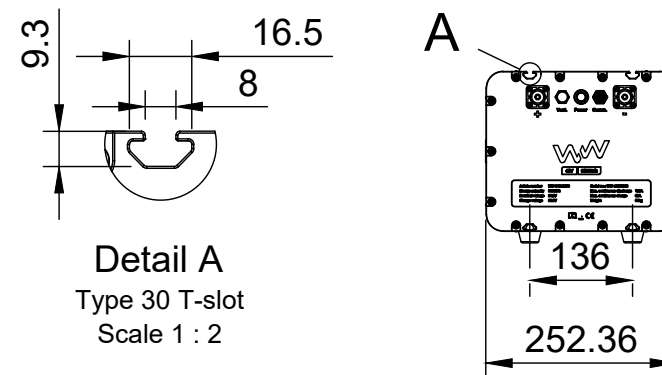

### Top view

Weight: 61 kg

### Isometric view

### Side view

\*Mounting feet adjustable along T-slot

### Front view

	Title		Article No.		
	LFP Battery 48V 6800Wh		WW-81048068		
	Created by		Drawing scale	Units	Paper size
S.R. Roorda		1:10	mm	A4	
Document type		Rev.	Date of issue		Sheet
Dimension drawing		1	8-4-2024		1/1