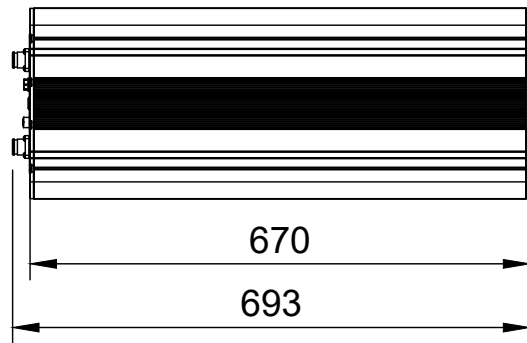

### Top view

Weight: 61 kg

### Isometric view

### Side view

\*Mounting feet adjustable along T-slot

### Front view

	Title		Article No.		
	LFP Battery 48V 6800Wh		WW-81048068		
	Created by		Drawing scale	Units	Paper size
S.R. Roorda		1:10	mm	A4	
Document type		Rev.	Date of issue		Sheet
Dimension drawing		1	8-4-2024		1/1