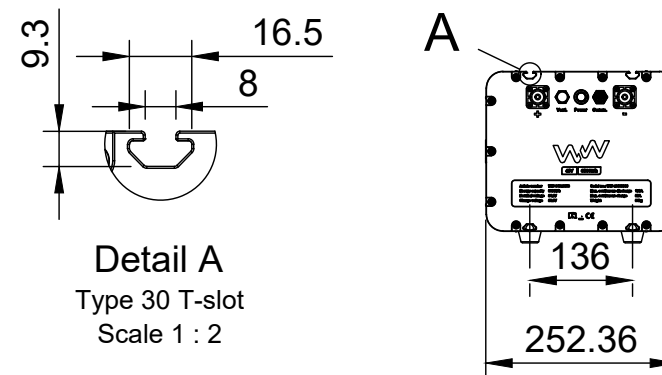

### Top view

Weight: 61 kg

### Isometric view

### Side view

\*Mounting feet adjustable along T-slot

### Front view

	Title		Article No.		
	LFP Battery 48V 6800Wh		WW-81048068		
	Created by		Drawing scale	Units	Paper size
S.R. Roorda		1:10	mm	A4	
Document type		Rev.	Date of issue		Sheet
Dimension drawing		1	8-4-2024		1/1