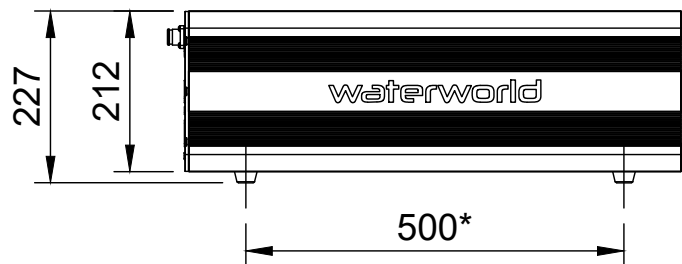

### Top view

Weight: 61 kg

### Isometric view

### Side view

\*Mounting feet adjustable along T-slot

### Front view

	Title		Article No.		
	LFP Battery 48V 6800Wh		WW-81048068		
	Created by		Drawing scale	Units	Paper size
S.R. Roorda		1:10	mm	A4	
Document type		Rev.	Date of issue		Sheet
Dimension drawing		1	8-4-2024		1/1