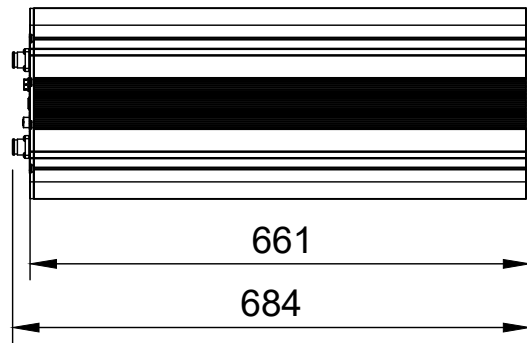

### Top view

Weight: 61 kg

### Isometric view

### Side view

\*Mounting feet adjustable along T-slot

### Front view

	Title		Article No.		
	LFP Battery 48V 6800Wh		WW-81048068		
	Created by		Drawing scale	Units	Paper size
S.R. Roorda		1:10	mm	A4	
Document type		Rev.	Date of issue		Sheet
Dimension drawing		1	8-4-2024		1/1