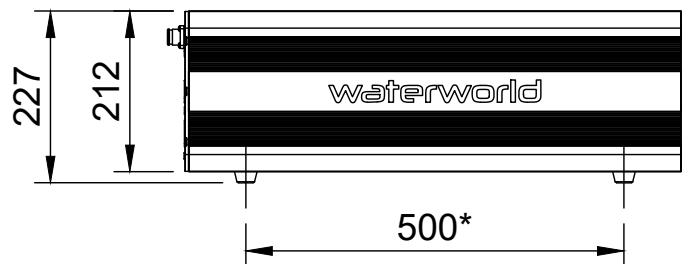

### Top view

Weight: 61 kg

### Isometric view

### Side view

\*Mounting feet adjustable along T-slot

### Front view

	Title		Article No.		
	LFP Battery 48V 6800Wh		WW-81048068		
	Created by		Drawing scale	Units	Paper size
S.R. Roorda		1:10	mm	A4	
Document type		Rev.	Date of issue		Sheet
Dimension drawing		1	8-4-2024		1/1