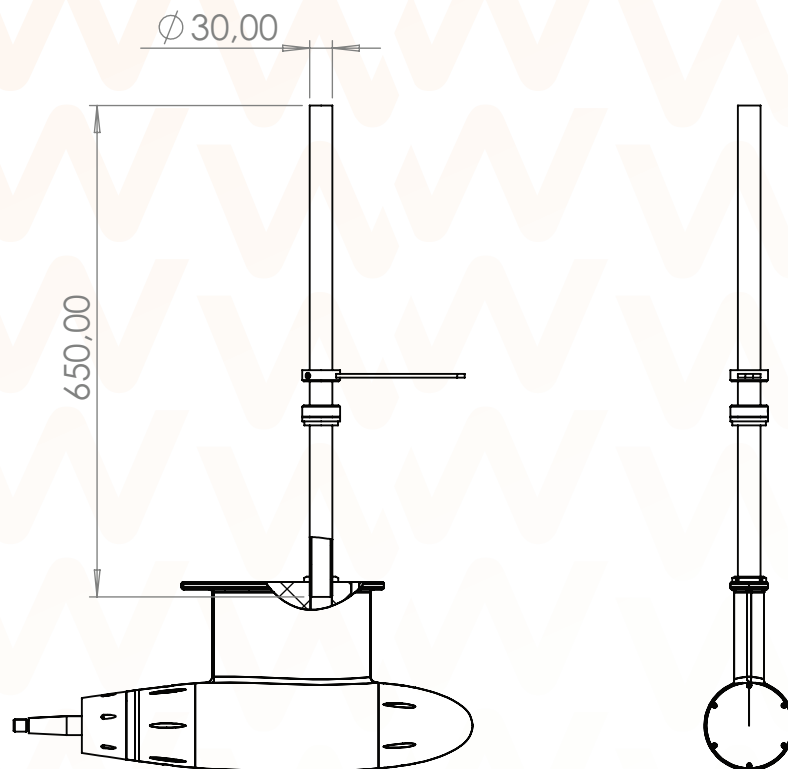

Assembly kit for steerable POD 3,5kW

Partnr: **WW-351S650**

This kit includes a rudderstock, steering liver, Delrin plain bearing, adjusting washer and KM6 round nut

Specifications:

Rudderstock:
Stainless steel 316
Length 650mm (600mm above Pod)
Diameter 30mm

Steering liver:
Range 120mm/175mm

Delrin bearing:
Inner diameter 30mm
Outer diameter 40mm

To be ordered with fresh or saltwater anode.

More info at WW-EL.COM

ww
waterworld
electrify your world