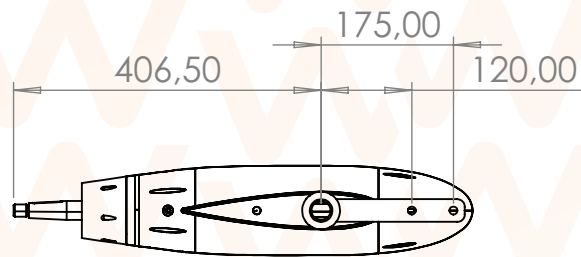

Assembly kit for steerable POD 3,5kW

Partnr: **WW-351S650**

This kit includes a rudderstock, steering liver, Delrin plain bearing, adjusting washer and KM6 round nut

Specifications:

Rudderstock:
Stainless steel 316
Length 650mm (600mm above Pod)
Diameter 30mm

Steering liver:
Range 120mm/175mm

Delrin bearing:
Inner diameter 30mm
Outer diameter 40mm

To be ordered with fresh or saltwater anode.

More info at WW-EL.COM

ww
waterworld
electrify your world