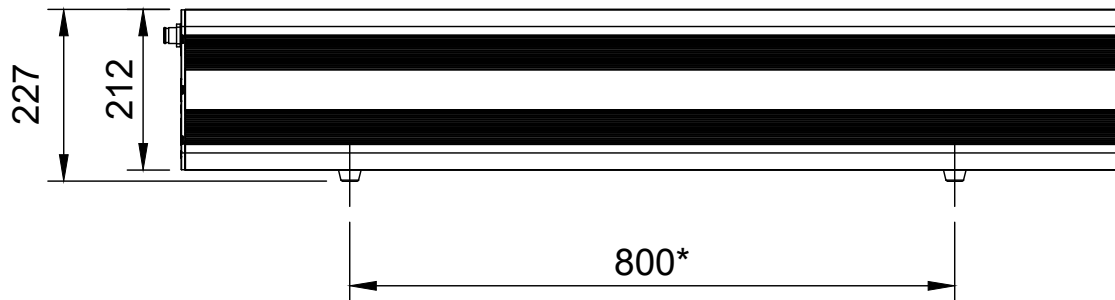

Top view

Isometric view

Side view

*Mounting feet adjustable along T-slot

Front view

	Title		Article No.		
	LPF Battery 48V-13600Wh		WW-81048136		
	Created by	Drawing scale	Units	Paper size	
S.R. Roorda	1:10	mm	A4		
Document type	Rev.	Date of issue	Sheet		
Dimension drawing	1	8-4-2024	1/1		