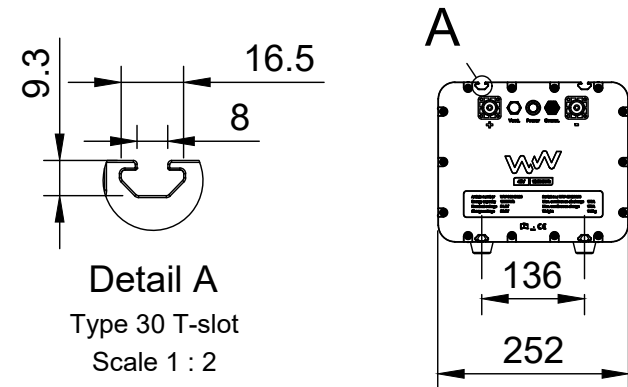

Top view

Isometric view

Side view

*Mounting feet adjustable along T-slot

Front view

	Title		Article No.		
	LPF Battery 48V-13600Wh		WW-81048136		
	Created by	Drawing scale	Units	Paper size	
S.R. Roorda	1:10	mm	A4		
Document type	Rev.	Date of issue	Sheet		
Dimension drawing	1	8-4-2024	1/1		